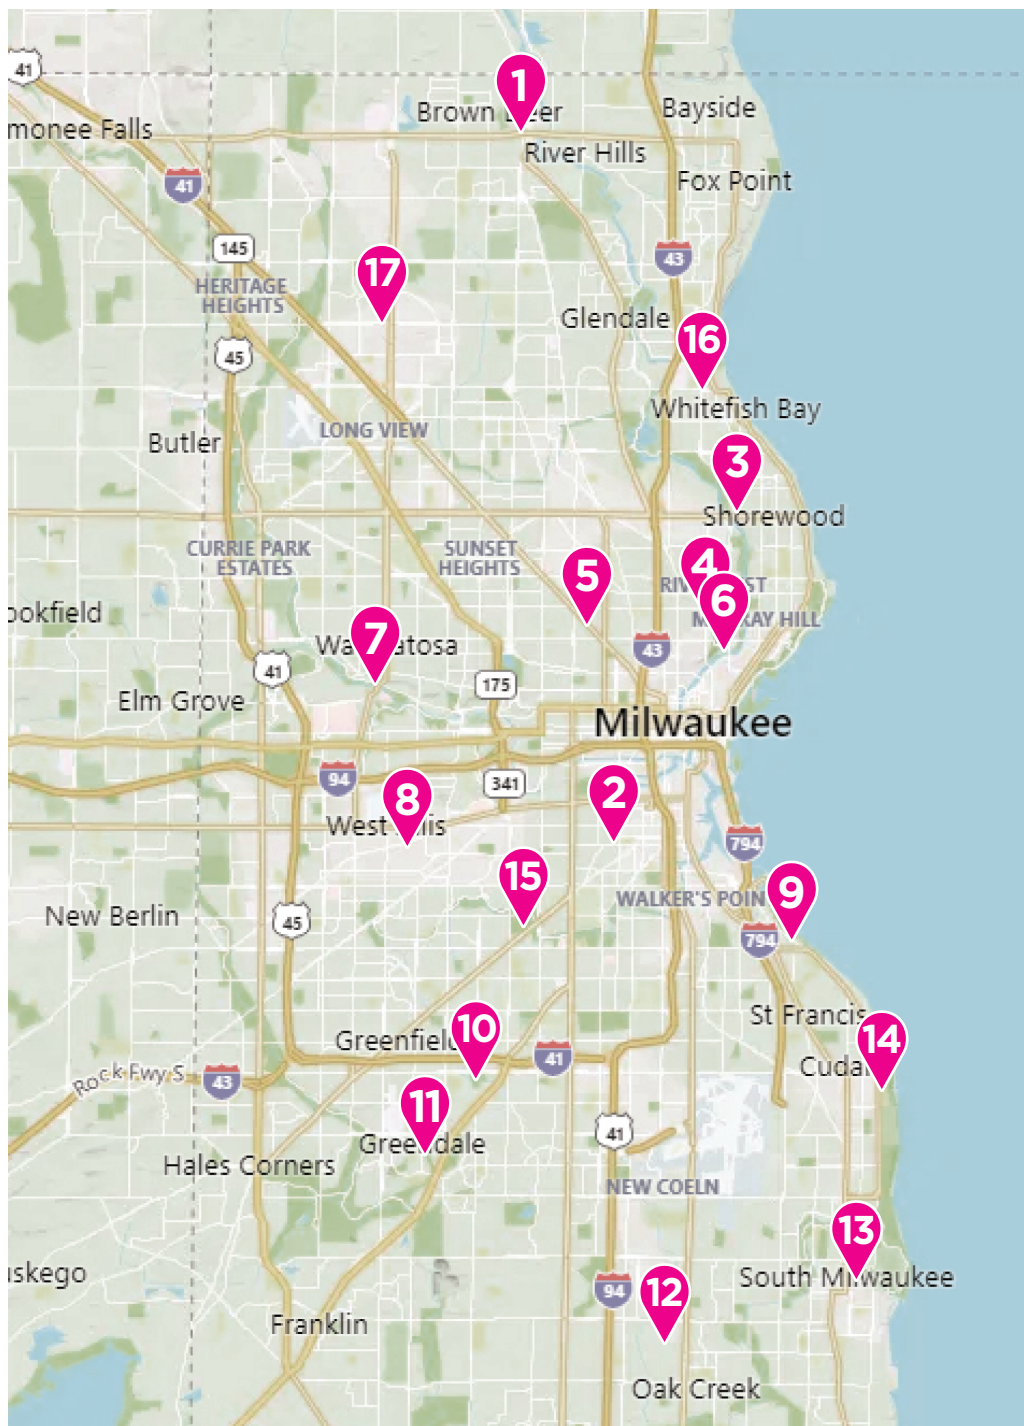

MILWAUKEE FARMERS MARKETS